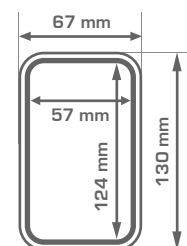

GIVI

EXPLORE. ENJOY.

S955B

Universal Smartphone holder. Compatible with scooter, bike and bicycle.

The S955B has the capacity to accommodate a number of different devices (*):

Apple: iPhone (5s, 5c, 5, 4s, 4, SE);